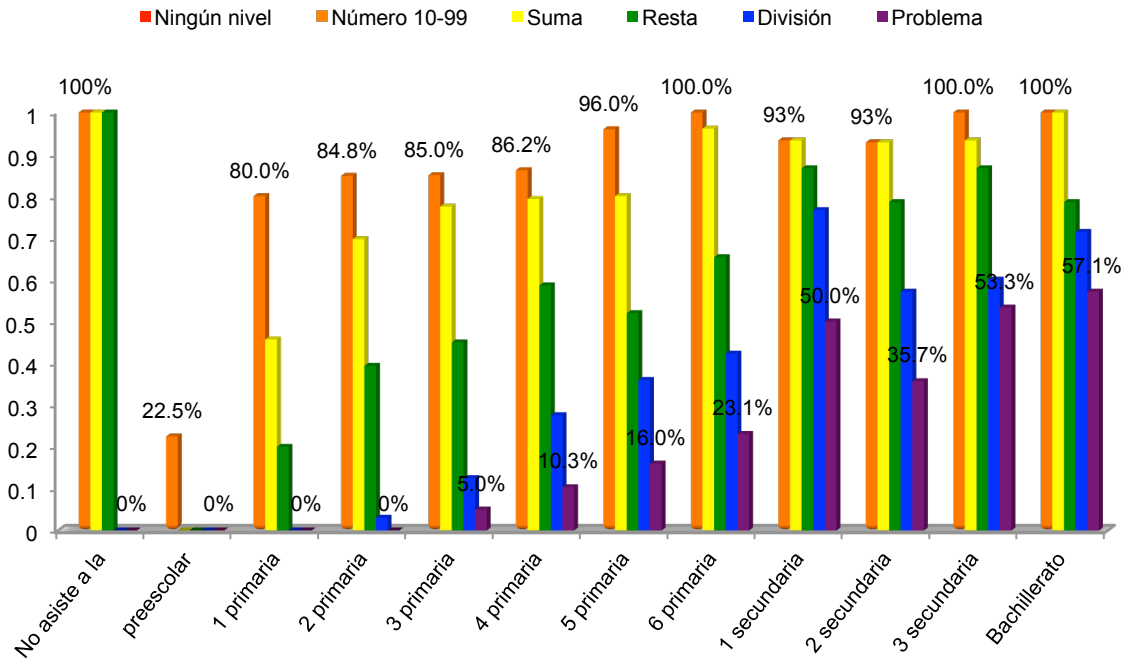

	Número 10-99	Suma	Resta	División	Problema
Preescolar	22.5%	0.0%	0.0%	0.0%	0.0%
1 primaria	80.0%	45.7%	20.0%	0.0%	0.0%
2 primaria	84.8%	69.7%	39.4%	3.0%	0.0%
3 primaria	85.0%	77.5%	45.0%	12.5%	5.0%
4 primaria	86.2%	79.3%	58.6%	27.6%	10.3%
5 primaria	96.0%	80.0%	52.0%	36.0%	16.0%
6 primaria	100.0%	96.2%	65.4%	42.3%	23.1%
1 secundaria	93.0%	93.3%	86.7%	76.7%	50.0%
2 secundaria	93.0%	92.9%	78.6%	57.1%	35.7%
3 secundaria	100.0%	93.3%	86.7%	60.0%	53.3%
Bachillerato	100.0%	100.0%	78.6%	71.4%	57.1%

Figura 6. Porcentaje de los participantes que lograron hacer correctamente cada uno de los niveles de lectura. Distrito 4, Tabasco.